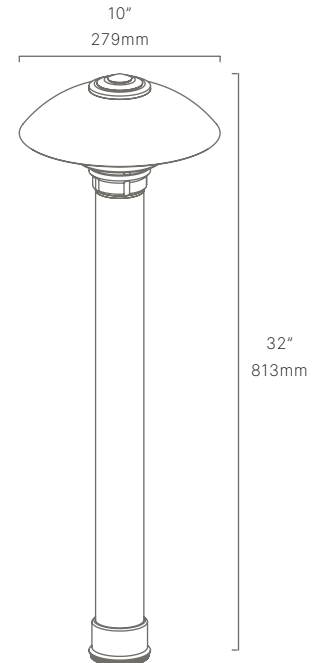

### AVAILABLE FINISHES:

**NAT**  
Natural Brass/  
Copper

**BLP**  
Bronze Living  
Patina

**BLPX**  
Extra Dark Bronze  
Living Patina

**NI**  
Nickel PVD

FIXTURE DIMENSIONS	W10" x H32"
LIGHT SOURCE	Integrated LED
COLOR TEMPERATURES	2700K, 3000K
WATTAGES	10W, 15W, 18W
CRI (RA)	80 CRI
VOLTAGE	120V
DELIVERED LUMENS	280lm (3000K)
DIMMABLE	Yes, Dim to <10% via Transformer
DRIVER	Yes, 12V Integral Constant Current
TRANSFORMER	Yes, Integral Electronic 60W 120-12V
MOUNT	Yes, Included 1/2" NPS Adapter
GROUND STAKE	Not Included
FINISH	Included Natural
MATERIAL	Brass & Copper
WIRE LENGTH	24"
LOCATION	Exterior Wet
CERTIFICATIONS	UL, IP66, IP67, Dark Sky